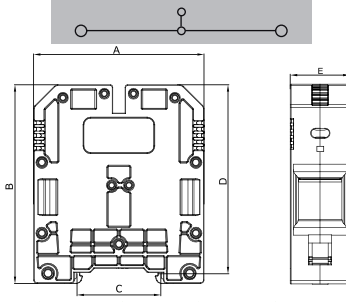

## MRK SERIES SCREWED TYPE RAIL TERMINAL BLOCKS MRK SERİSİ VİDALI TİP RAY KLEMENSLER

**MRK 120**  
Order No: 1102

Dimensions Ölçüler (mm)	A	B	C	D	E
	75,0	88,0	34,5	83,0	26,0

### MATERIAL / MATERYAL

Body / Gövde	PA6.6 V2
Bridge / Köprü	Copper / Bakır
Contact / Kontak	DKP
Screw / Vida	Steel / Çelik
Temp./ Sıcaklık	-40 °C, +140 °C
Cable Strip L. / Soyma Boyu	20 mm
Torque / Tork	6,0 Nm

DATA / VERİ	TSE / CE
Voltage / Gerilim	1000 V
Current / Akım	269 A
Section / Kesit	120 mm <sup>2</sup>
Norm	EN-60947-7-1