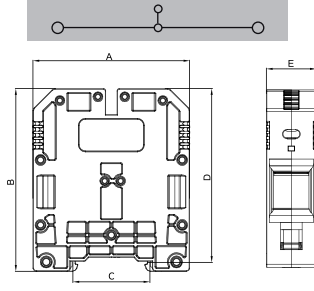

MRK SERIES SCREWED TYPE RAIL TERMINAL BLOCKS MRK SERİSİ VİDALI TİP RAY KLEMENSLER

MRK 95

Order No: 1092

Dimensions Ölçüler (mm)	A	B	C	D	E
	75,0	88,0	34,5	83,0	23,8

MATERIAL / MATERYAL

Body / Gövde	PA6.6 V2
Bridge / Köprü	Copper / Bakır
Contact / Kontak	DKP
Screw/ Vida	Steel / Çelik
Temp./ Sıcaklık	-40 °C, +140 °C
Cable Strip L. / Soyma Boyu	20 mm
Torque / Tork	6,0 Nm

DATA / VERİ	TSE / CE
Voltage / Gerilim	100 V
Current / Akım	232 A
Section / Kesit	95 mm ²
Norm	EN-60947-7-1

RENKLER / COLOURS

RENK/COLOUR	Order No. / Sip.No.	Pcs. /Ad.
GREY / GRİ	1092	10
CREAM / KREM	1093	10
BLACK / SİYAH	1094	10
BLUE / MAVİ	1095	10
BROWN/K.RENGİ	1096	10
RED / KIRMIZI	1097	10
YELLOW / SARI	1098	10
GREEN / YEŞİL	1099	10